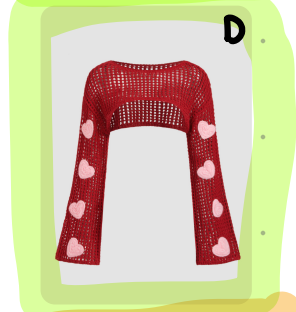

See me in
circle shower!!
dusty red - #C14040

what's your AESTHETIC?

Valentine's Edition

REMIx

to find your aesthetic,

+

COMMENT

for similar content!